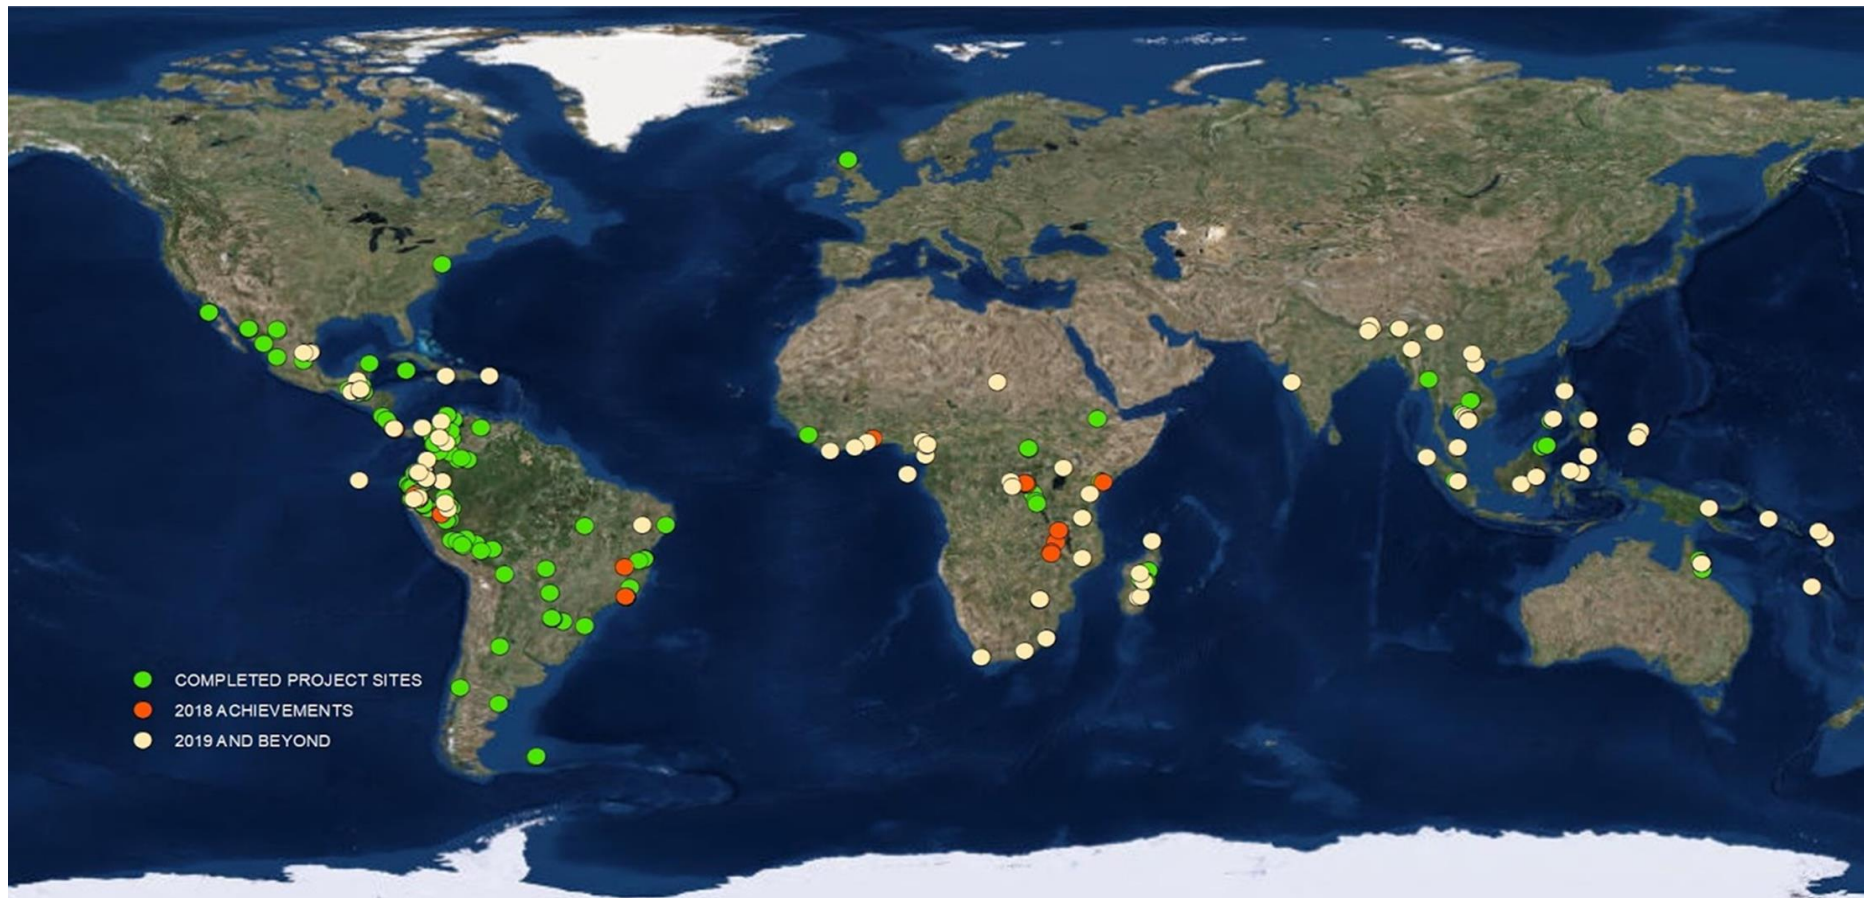

Protected Areas