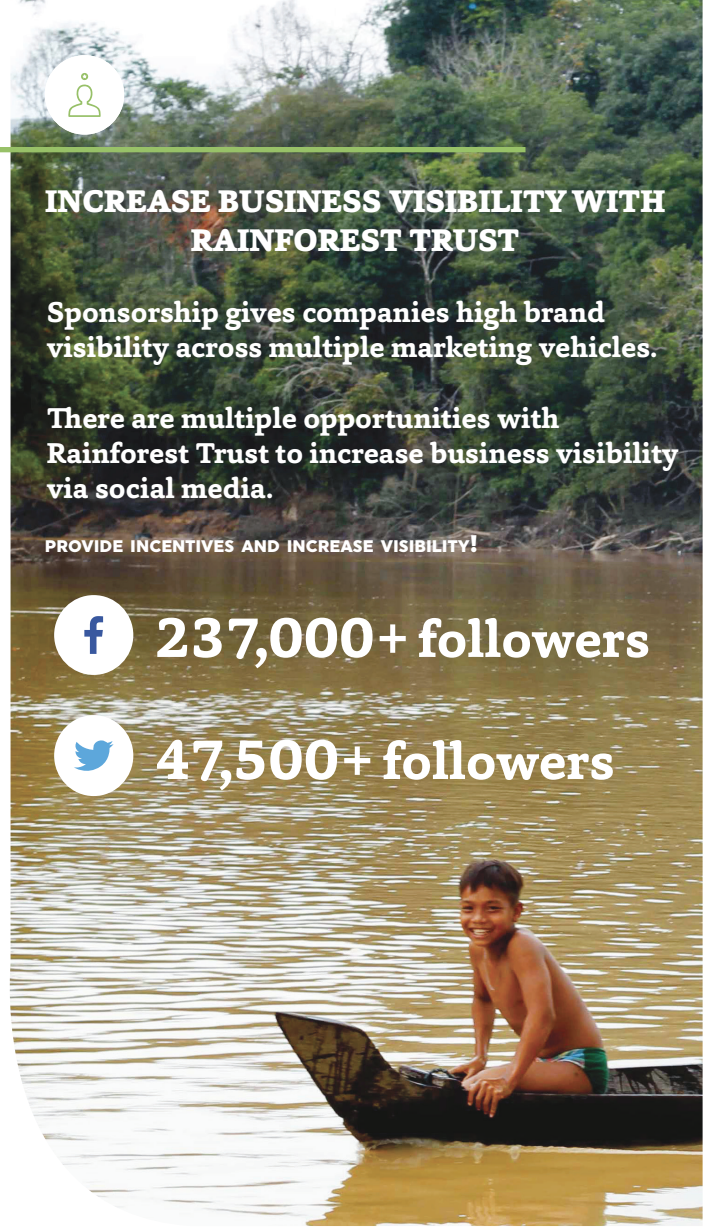

RAINFOREST TRUST®

conservation
circle

PATRON'S CIRCLE SPONSORSHIP GUIDE

To learn more about **Rainforest Trust's Conservation Circle**, please contact **Corporate Giving**, at **800.456.4930** or email **corporate@rainforesttrust.org**

7078 Airlie Rd, Warrenton, VA 20187 •
RainforestTrust.org • 1.800.456.4930

Proudly printed on 100% recycled paper
made with renewable energy.

PATRON'S CIRCLE \$1,200 – \$4,999

A UNIQUE SMALLER PACKAGE WITH PEER-TO-PEER OPPORTUNITIES

INCREASE BUSINESS VISIBILITY WITH RAINFOREST TRUST

Sponsorship gives companies high brand visibility across multiple marketing vehicles.

There are multiple opportunities with Rainforest Trust to increase business visibility via social media.

PROVIDE INCENTIVES AND INCREASE VISIBILITY!

237,000+ followers

47,500+ followers

RAINFOREST TRUST®

The Patron's Circle Package gives access to pre-approved use of the Rainforest Trust wordmark, as well as the Media Kit containing photos for internal use.